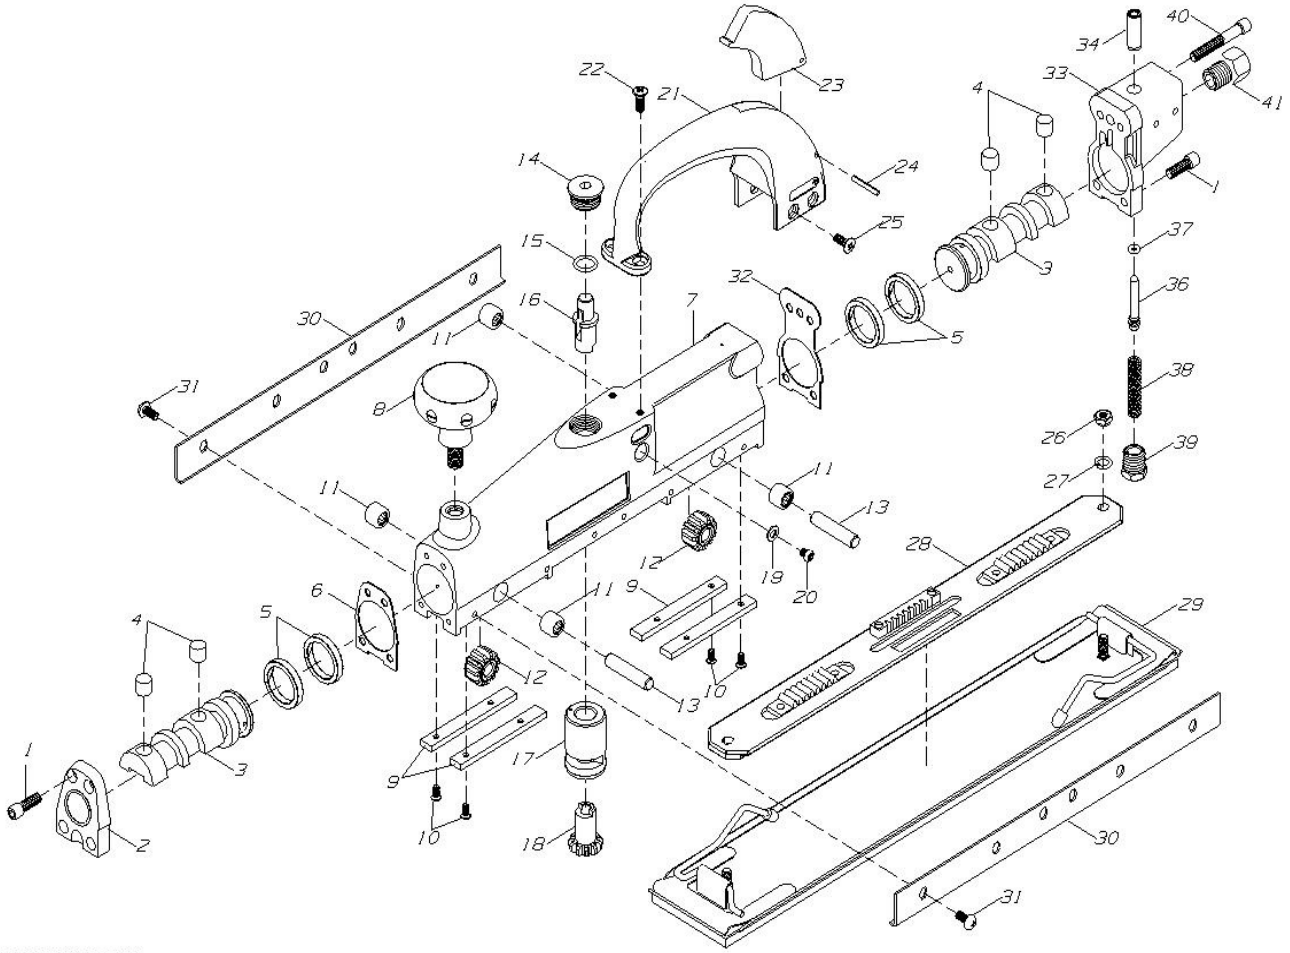

OS-430 **GAV** HAVALI RENDE ZIMPARA

SH1 (DWG) WORK

Index No.	Part No.	Description	No. Req'd	Index No.	Part No.	Description	No. Req'd
1	108232	Screw	6	21	109021	Handle	1
2	109002	Front Cap	1	22	109022	Screw	2
3	109003	Piston	2	23	109023	Trigger	1
4	109004	Plug	4	24	P-0030-220	Pin	1
5	109005	Piston Ring	4	25	109025	Screw	4
6	109006	Front Gasket	1	26	101107	Hex. Nut	2
7	109007	Body	1	27	101106	Washer	2
8	109008	Knob	1	28	109028	Carrier	1
9	109009	Wear Plate	4	29	109029	Pad Assembly	1
10	109010	Screw	5	30	109030	Side Strap	2
11	KA57	Bearing	4	31	109031	Screw	12
12	109012	Gear	2	32	109032	Rear Gasket	1
13	109013	Gear Shaft	2	33	109033	Rear Cap	1
14	109014	Plunger	1	34	109034	Bushing	1
15	O-1100-200	O-Ring	1	36	109036	Valve Pin	1
16	109016	Adj. Shaft	1	37	O-0380-190	O-Ring	1
17	109017	Actuator Valve	1	38	109038	Valve Spring	1
18	109018	Actuator Gear	1	39	109039	Valve Plug	1
19	109019	Washer	1	40	109040	Screw	1
20	109020	Screw	1	41	109041	Hose Adapter	1